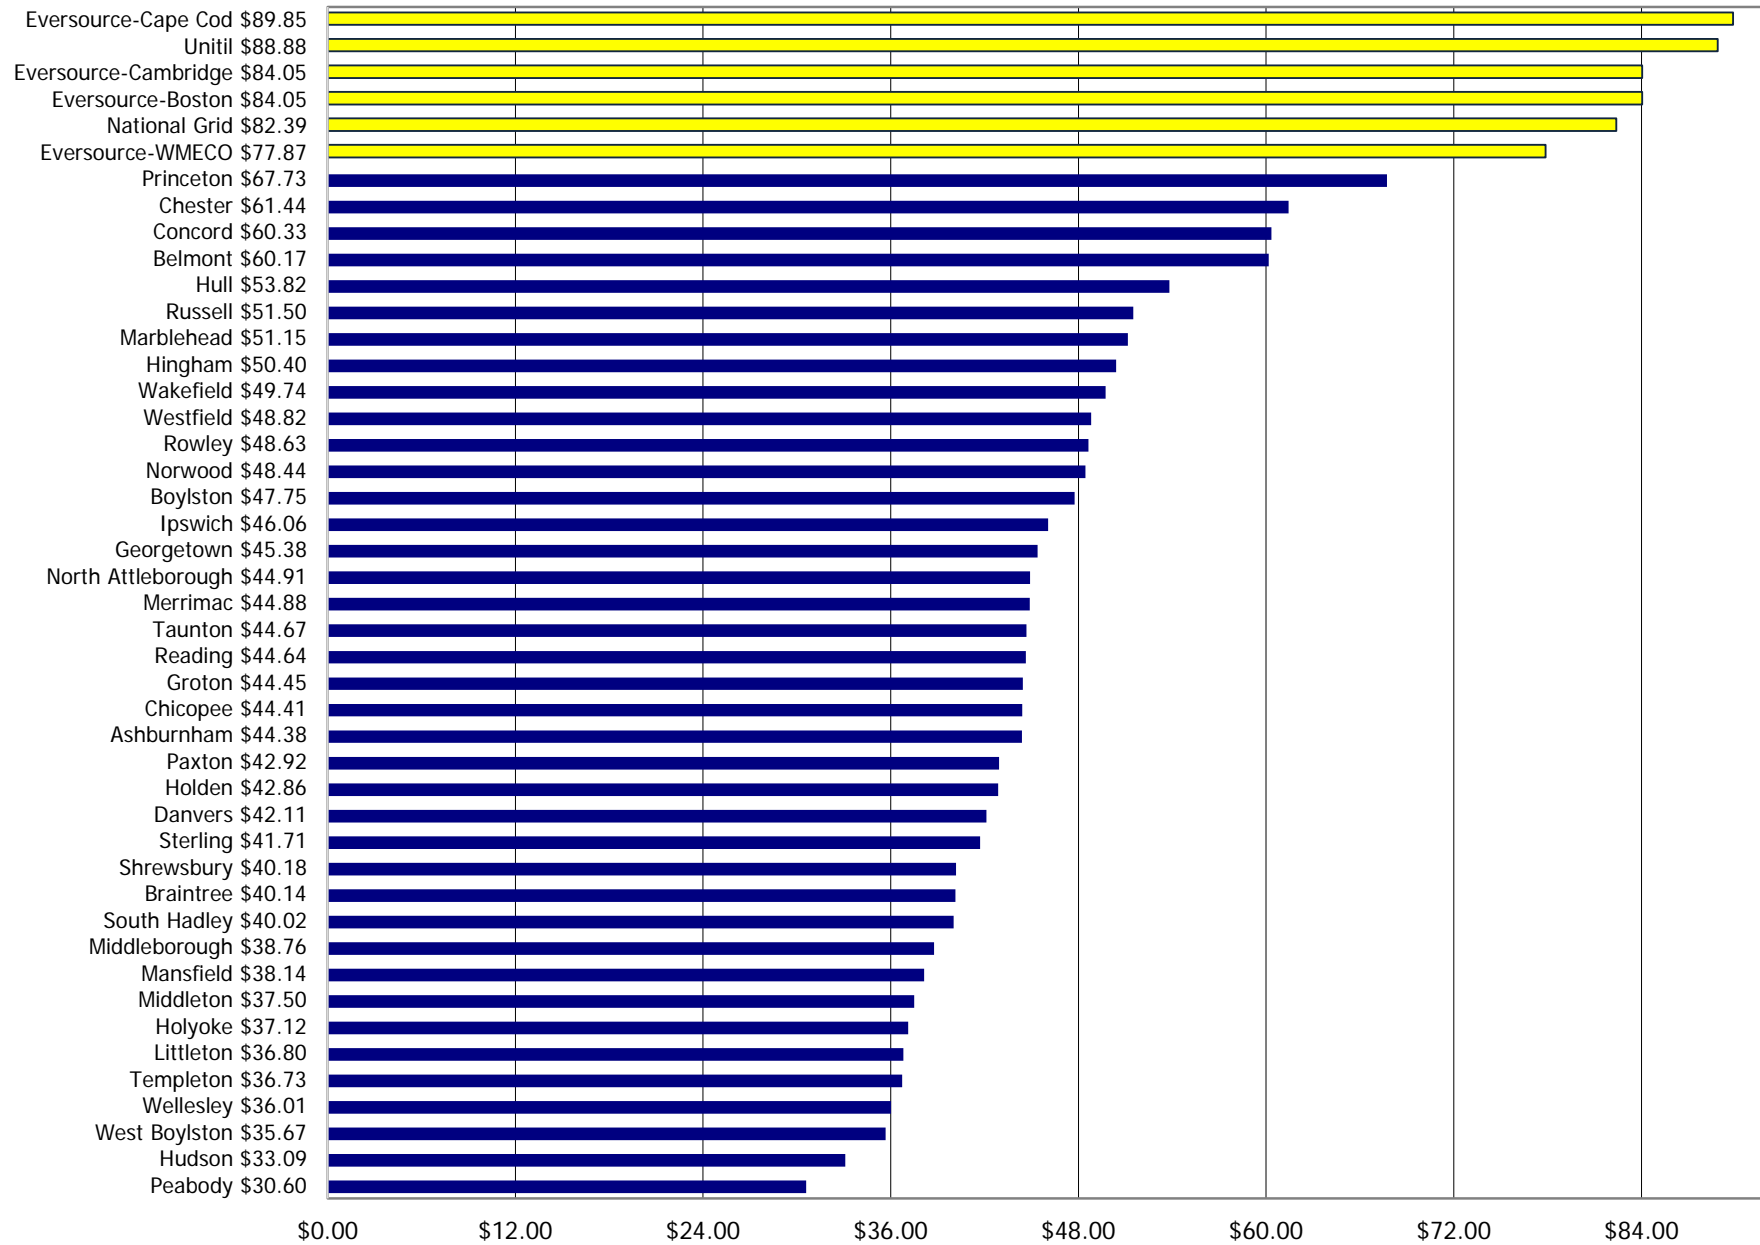

### Residential Rate Comparisons 250 kWh 12 Month Average Rate (January 2022 - December 2022)