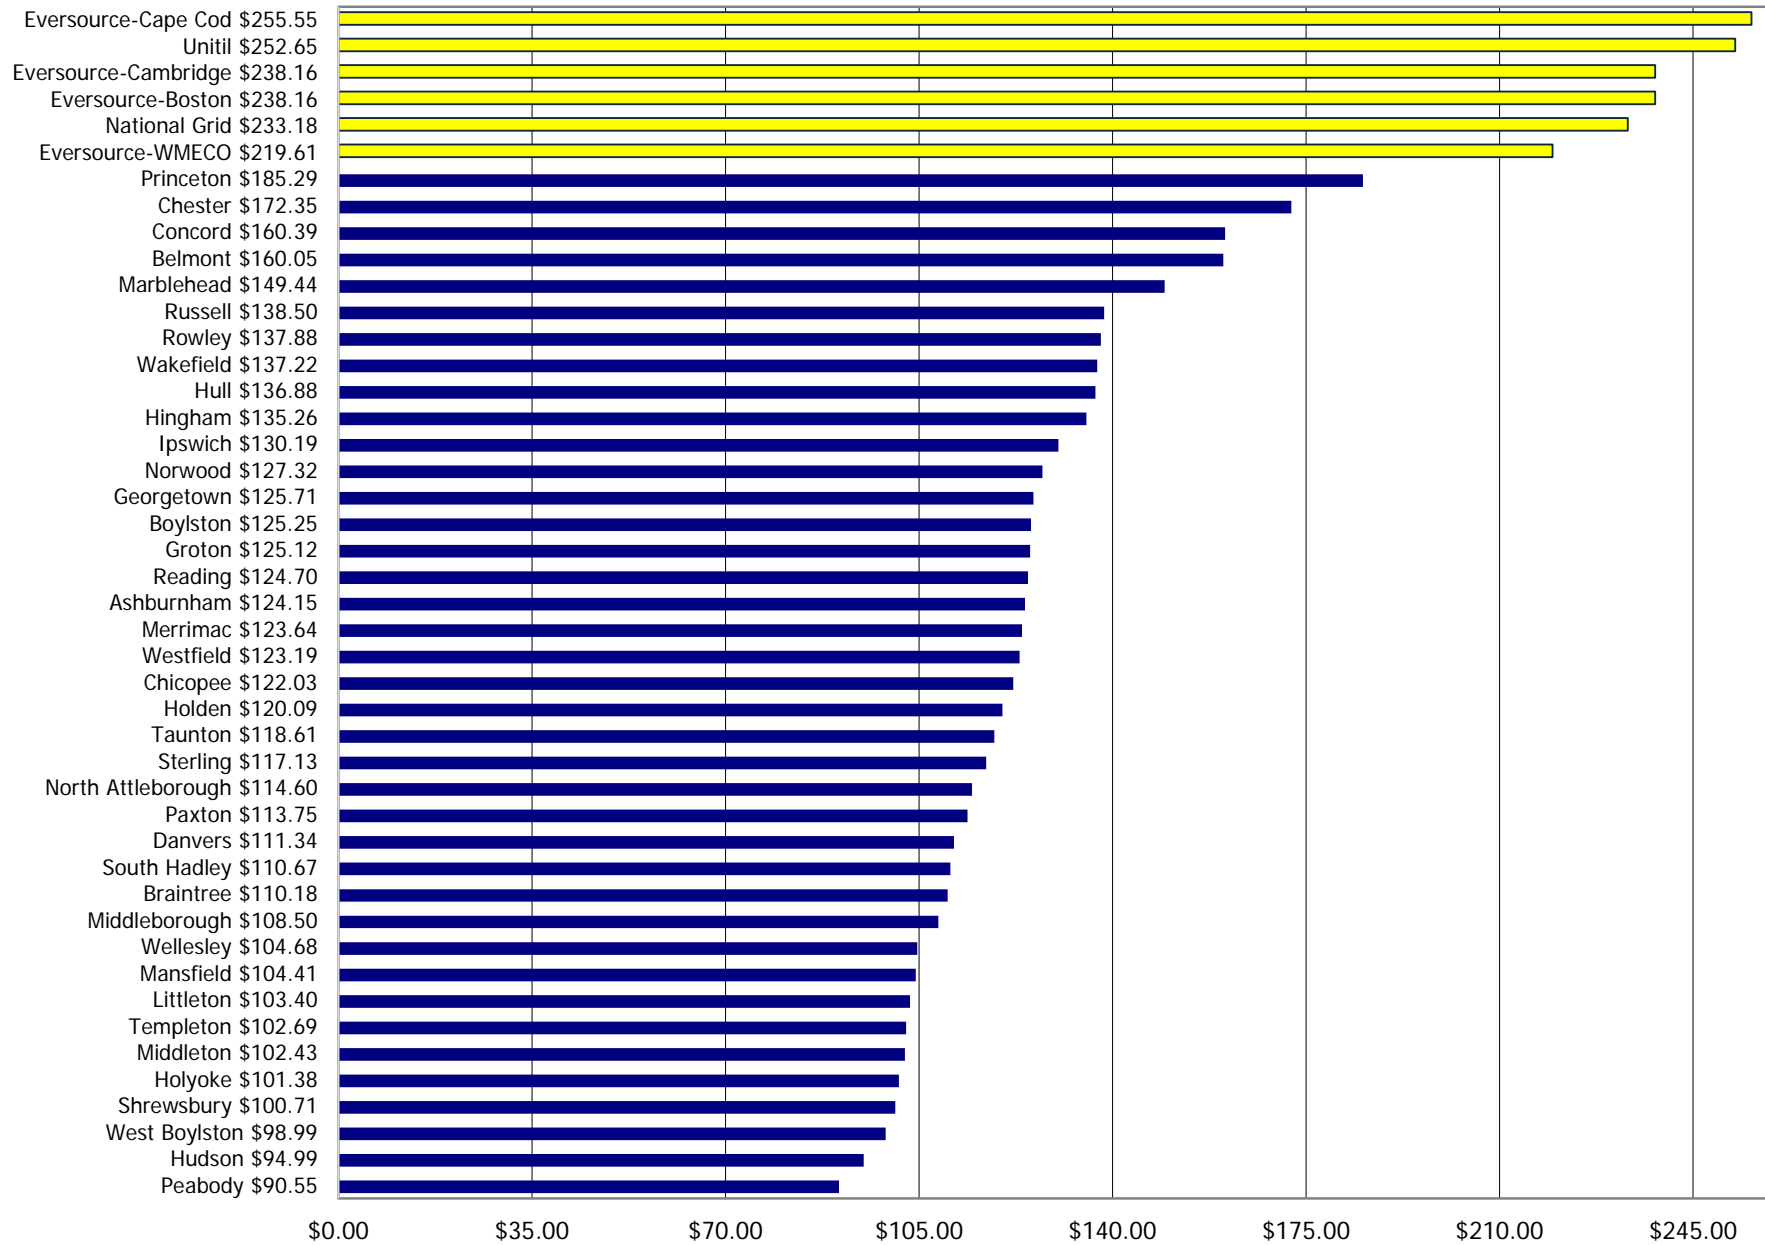

Residential Rate Comparisons 750 kWh 12 Month Average Rate (January 2022 - December 2022)