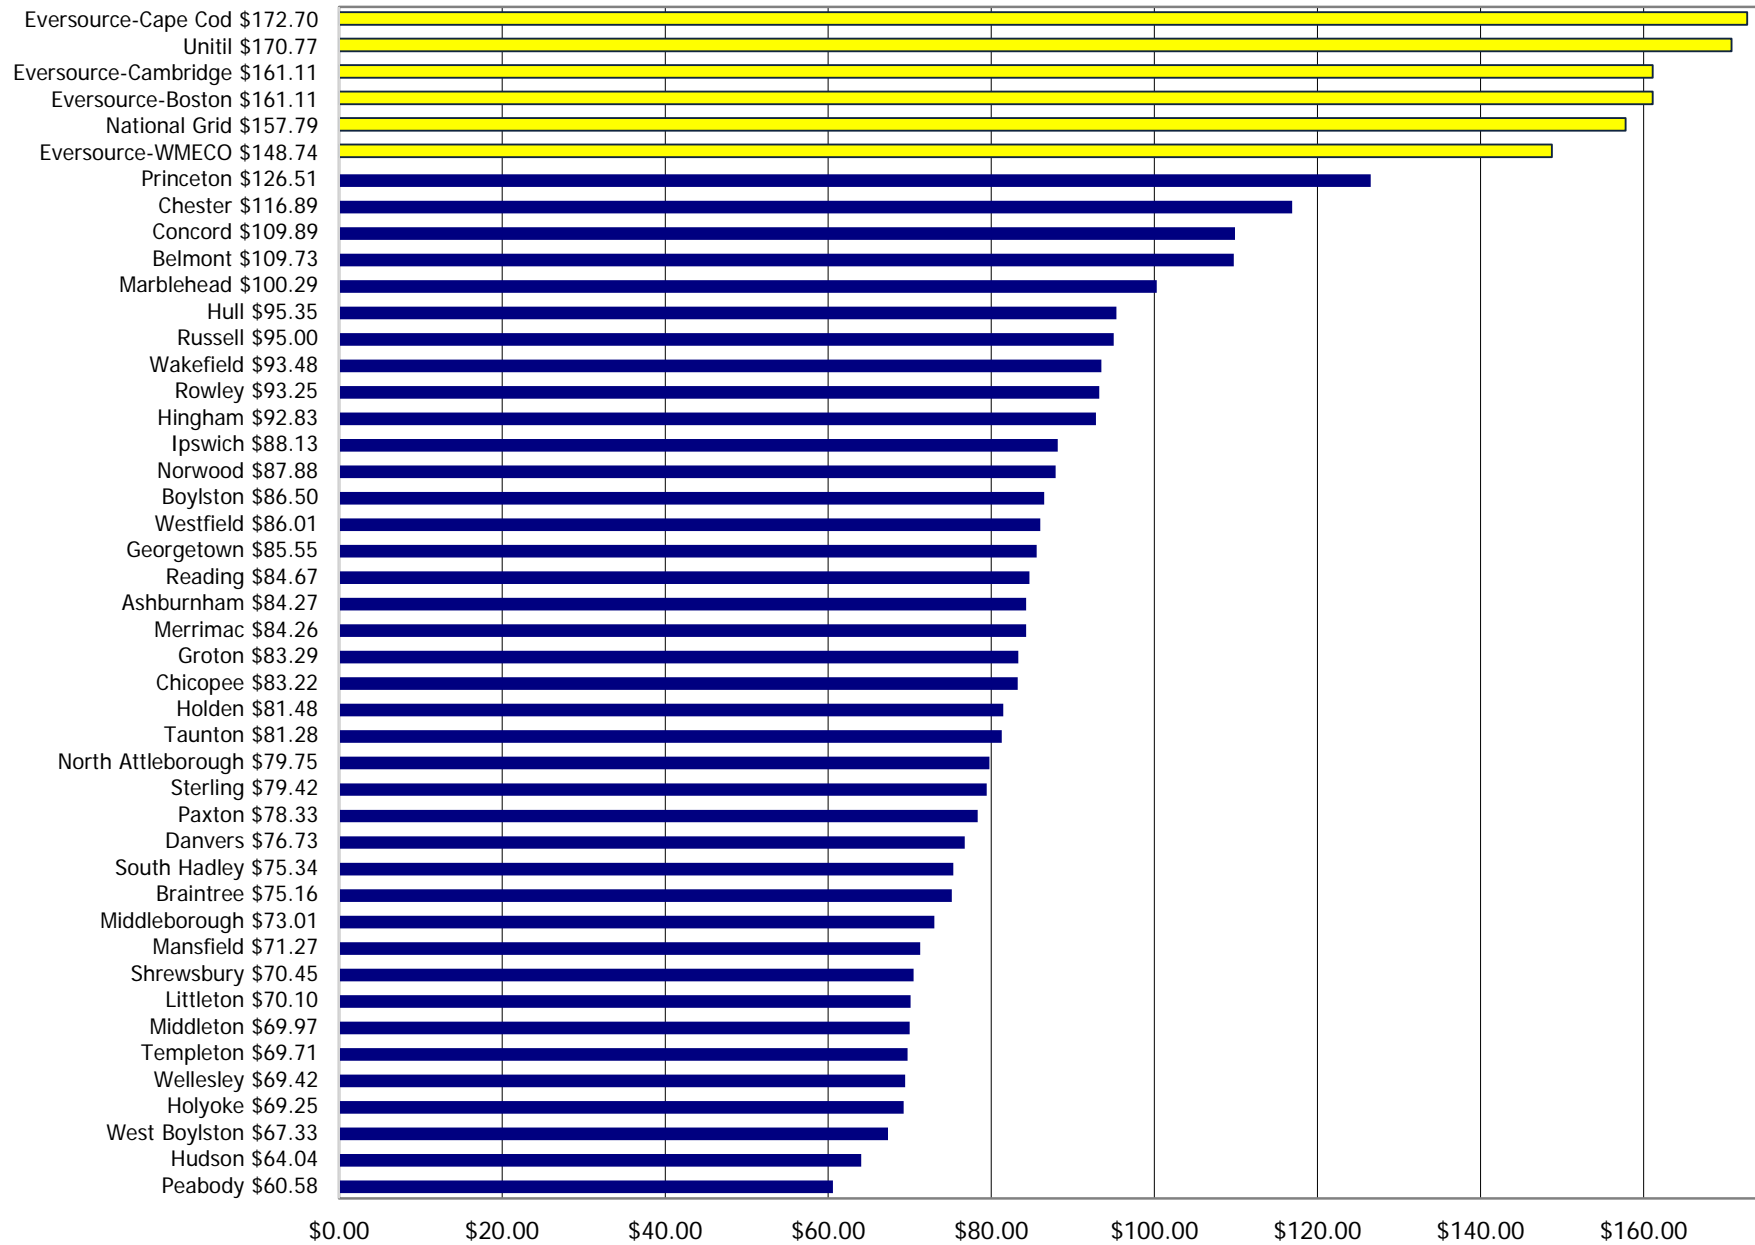

Residential Rate Comparisons 500 kWh 12 Month Average Rate (January 2022 - December 2022)