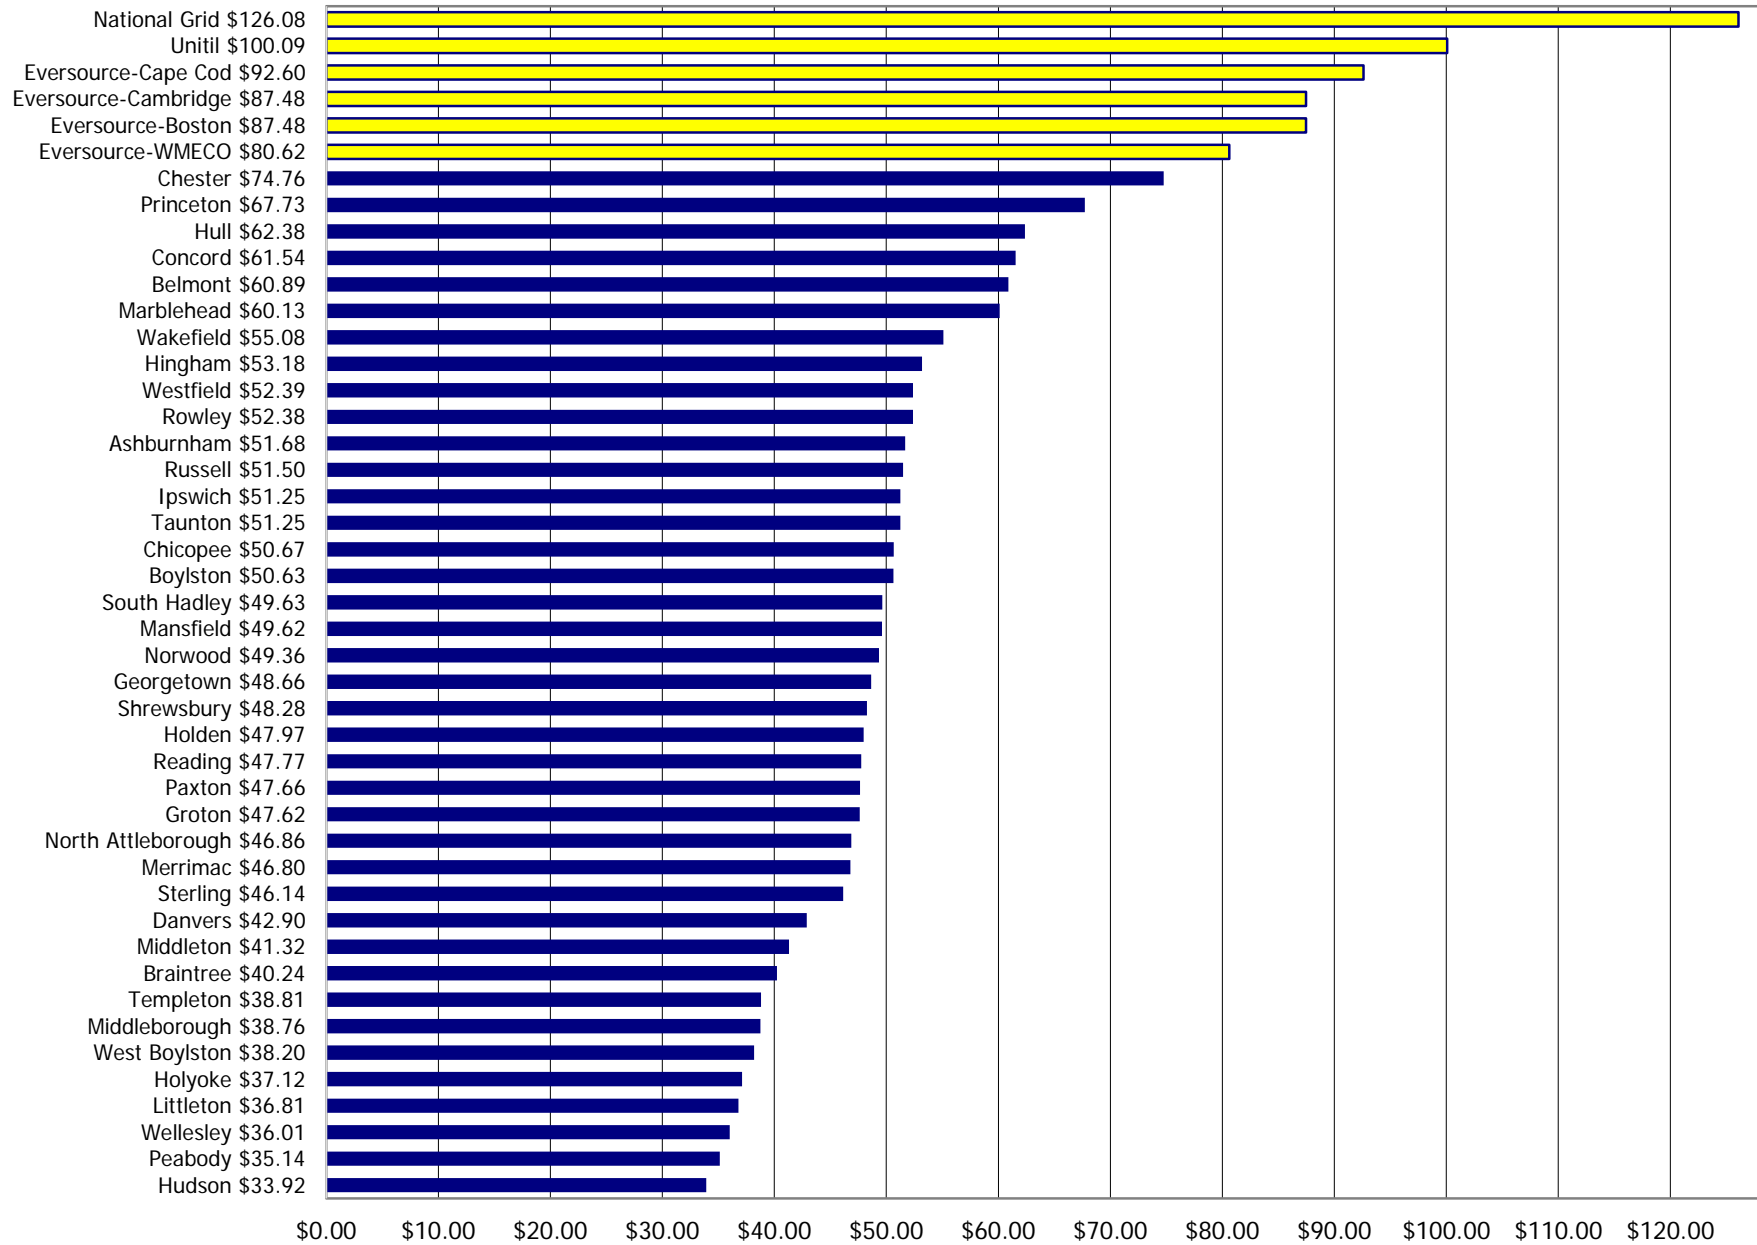

Residential Rate Comparisons 250 kWh December 2022

Residential Rate Comparisons 500 kWh December 2022

Residential Rate Comparisons 750 kWh December 2022

Residential Rate Comparisons 1000 kWh December 2022