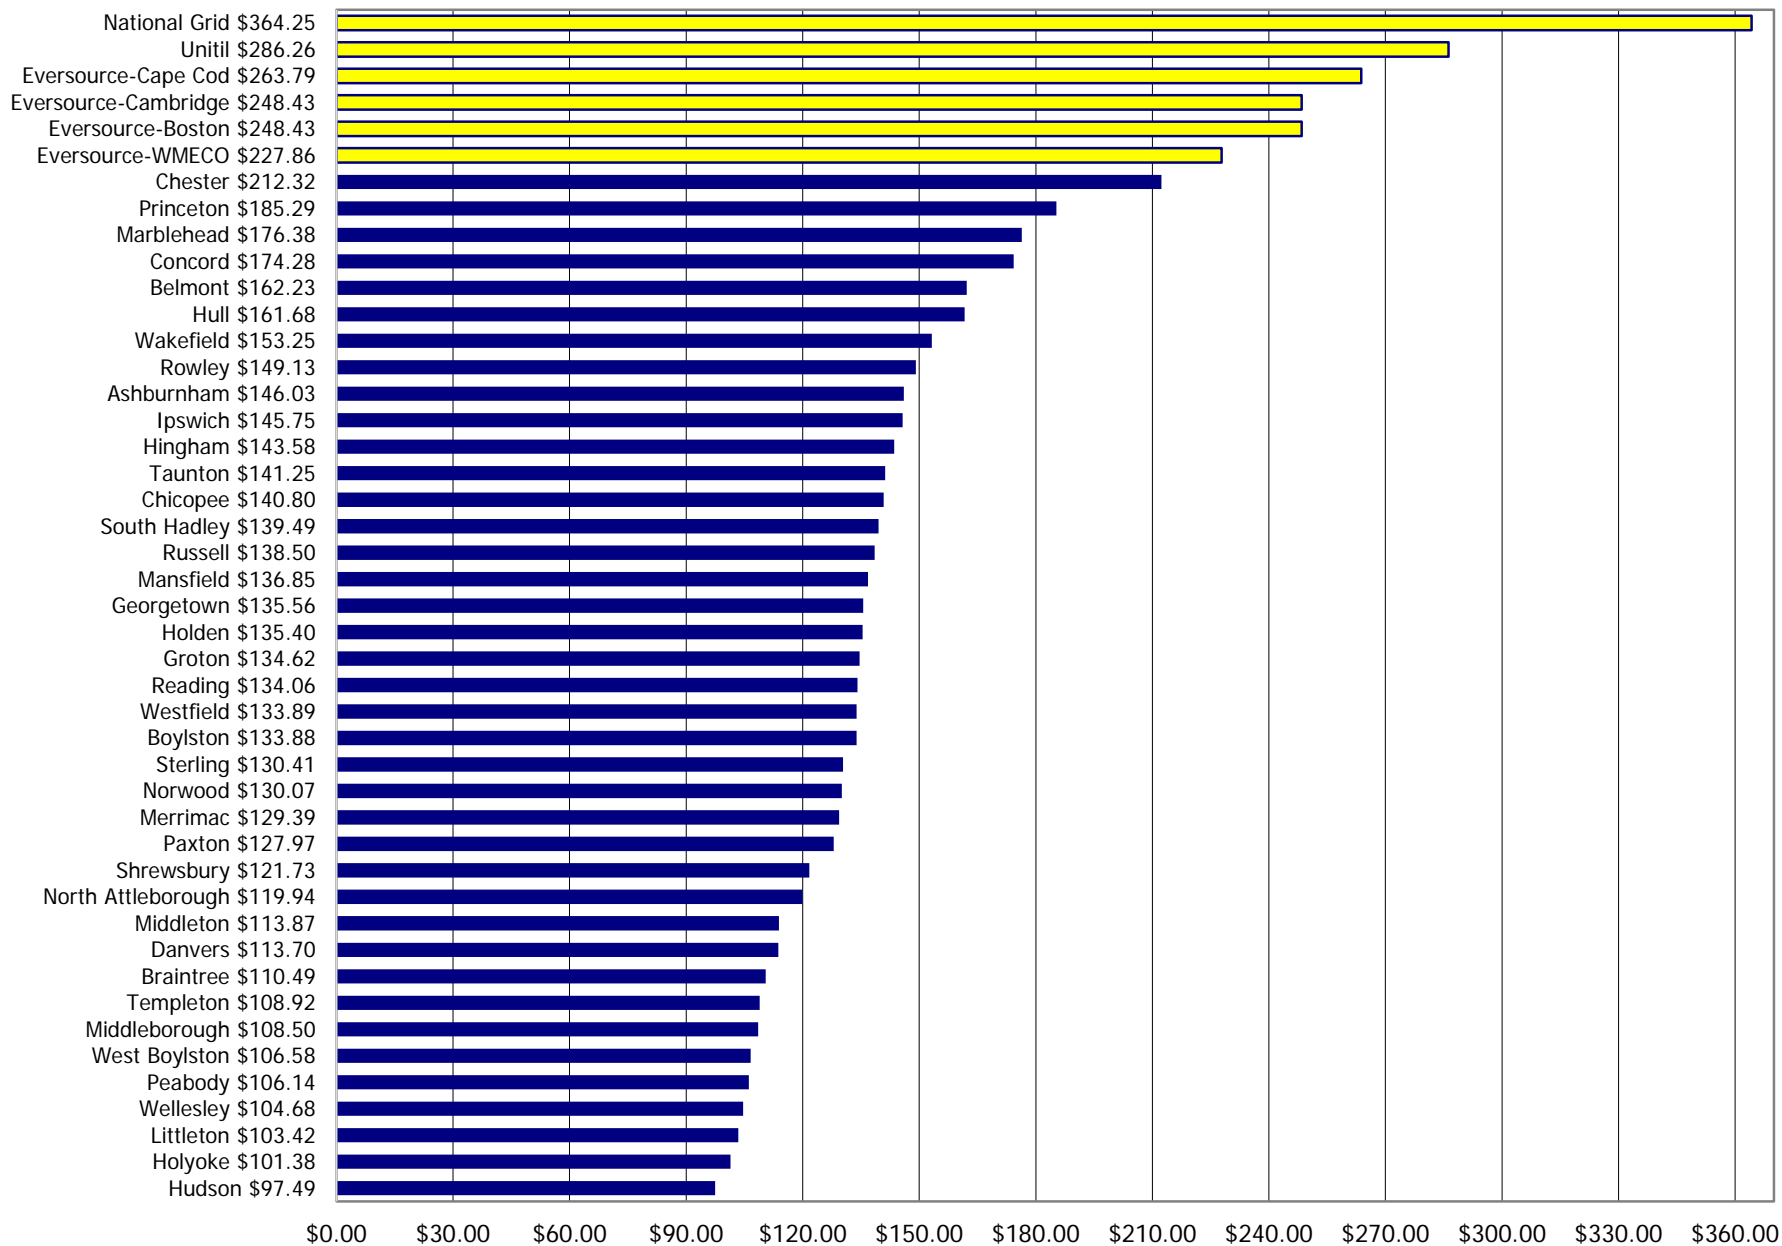

Residential Rate Comparisons 250 kWh December 2022

Residential Rate Comparisons 500 kWh December 2022

Residential Rate Comparisons 750 kWh December 2022

Residential Rate Comparisons 1000 kWh December 2022