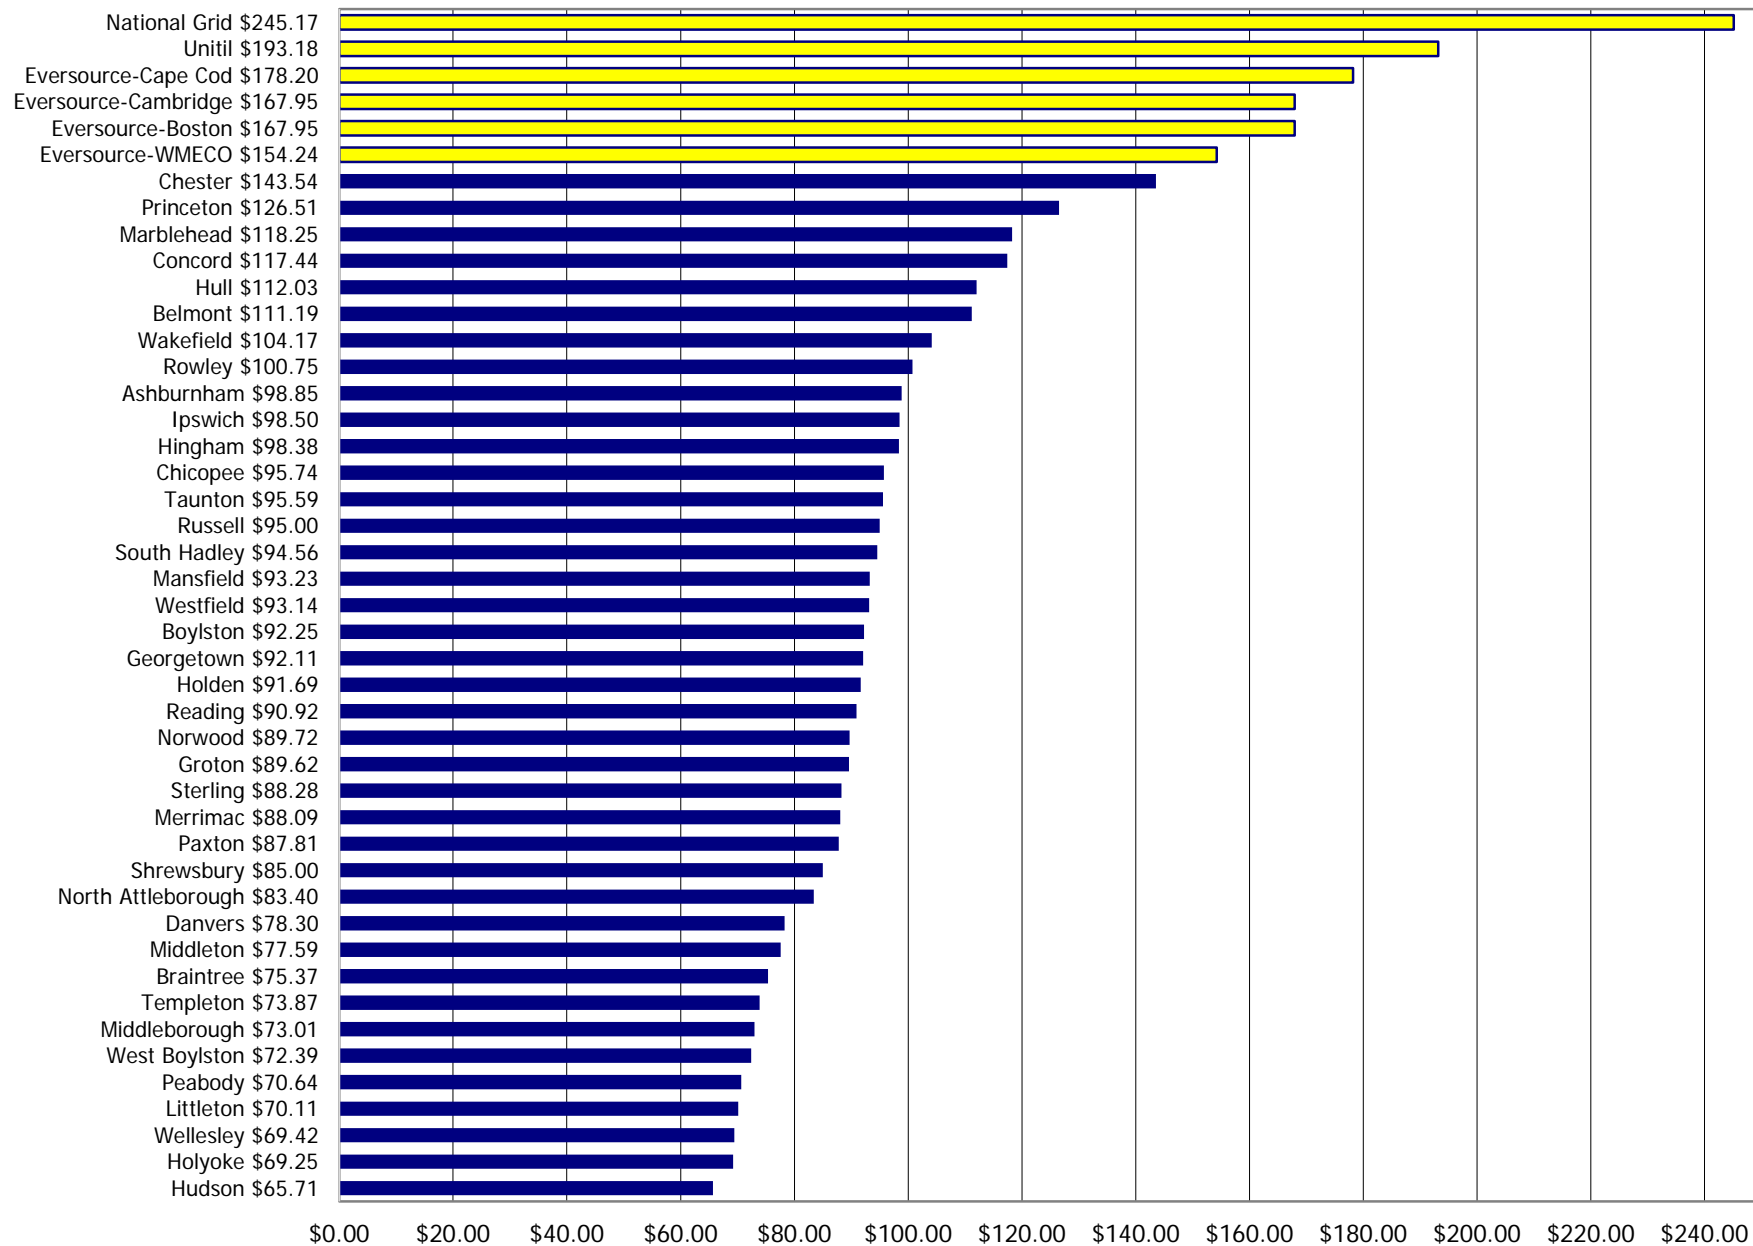

Residential Rate Comparisons 250 kWh December 2022

Residential Rate Comparisons 500 kWh December 2022

Residential Rate Comparisons 750 kWh December 2022

Residential Rate Comparisons 1000 kWh December 2022