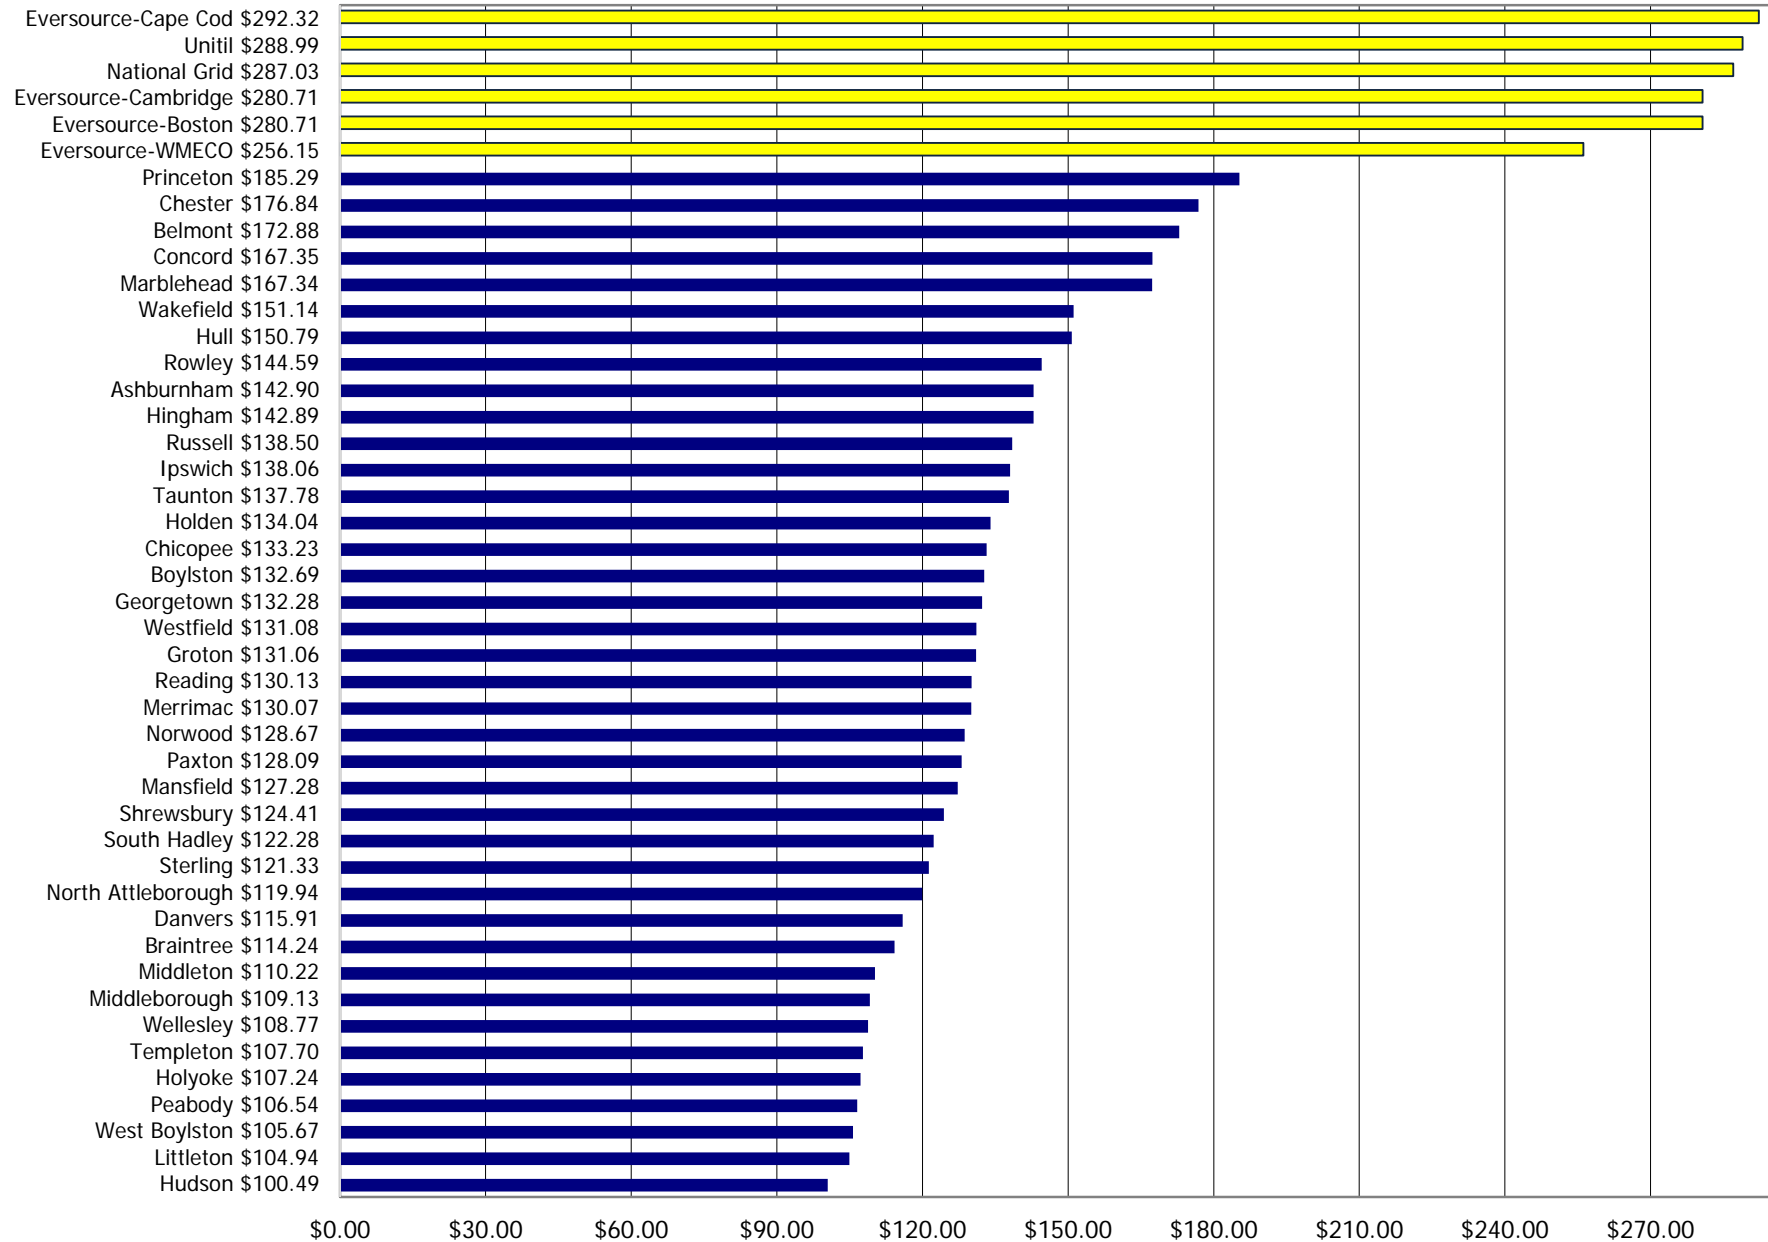

### Residential Rate Comparisons 250 kWh 12 Month Average Rate (July 2022 - June 2023)

### Residential Rate Comparisons 500 kWh 12 Month Average Rate (July 2022- June 2023)

### Residential Rate Comparisons 750 kWh 12 Month Average Rate (July 2022 - June 2023)