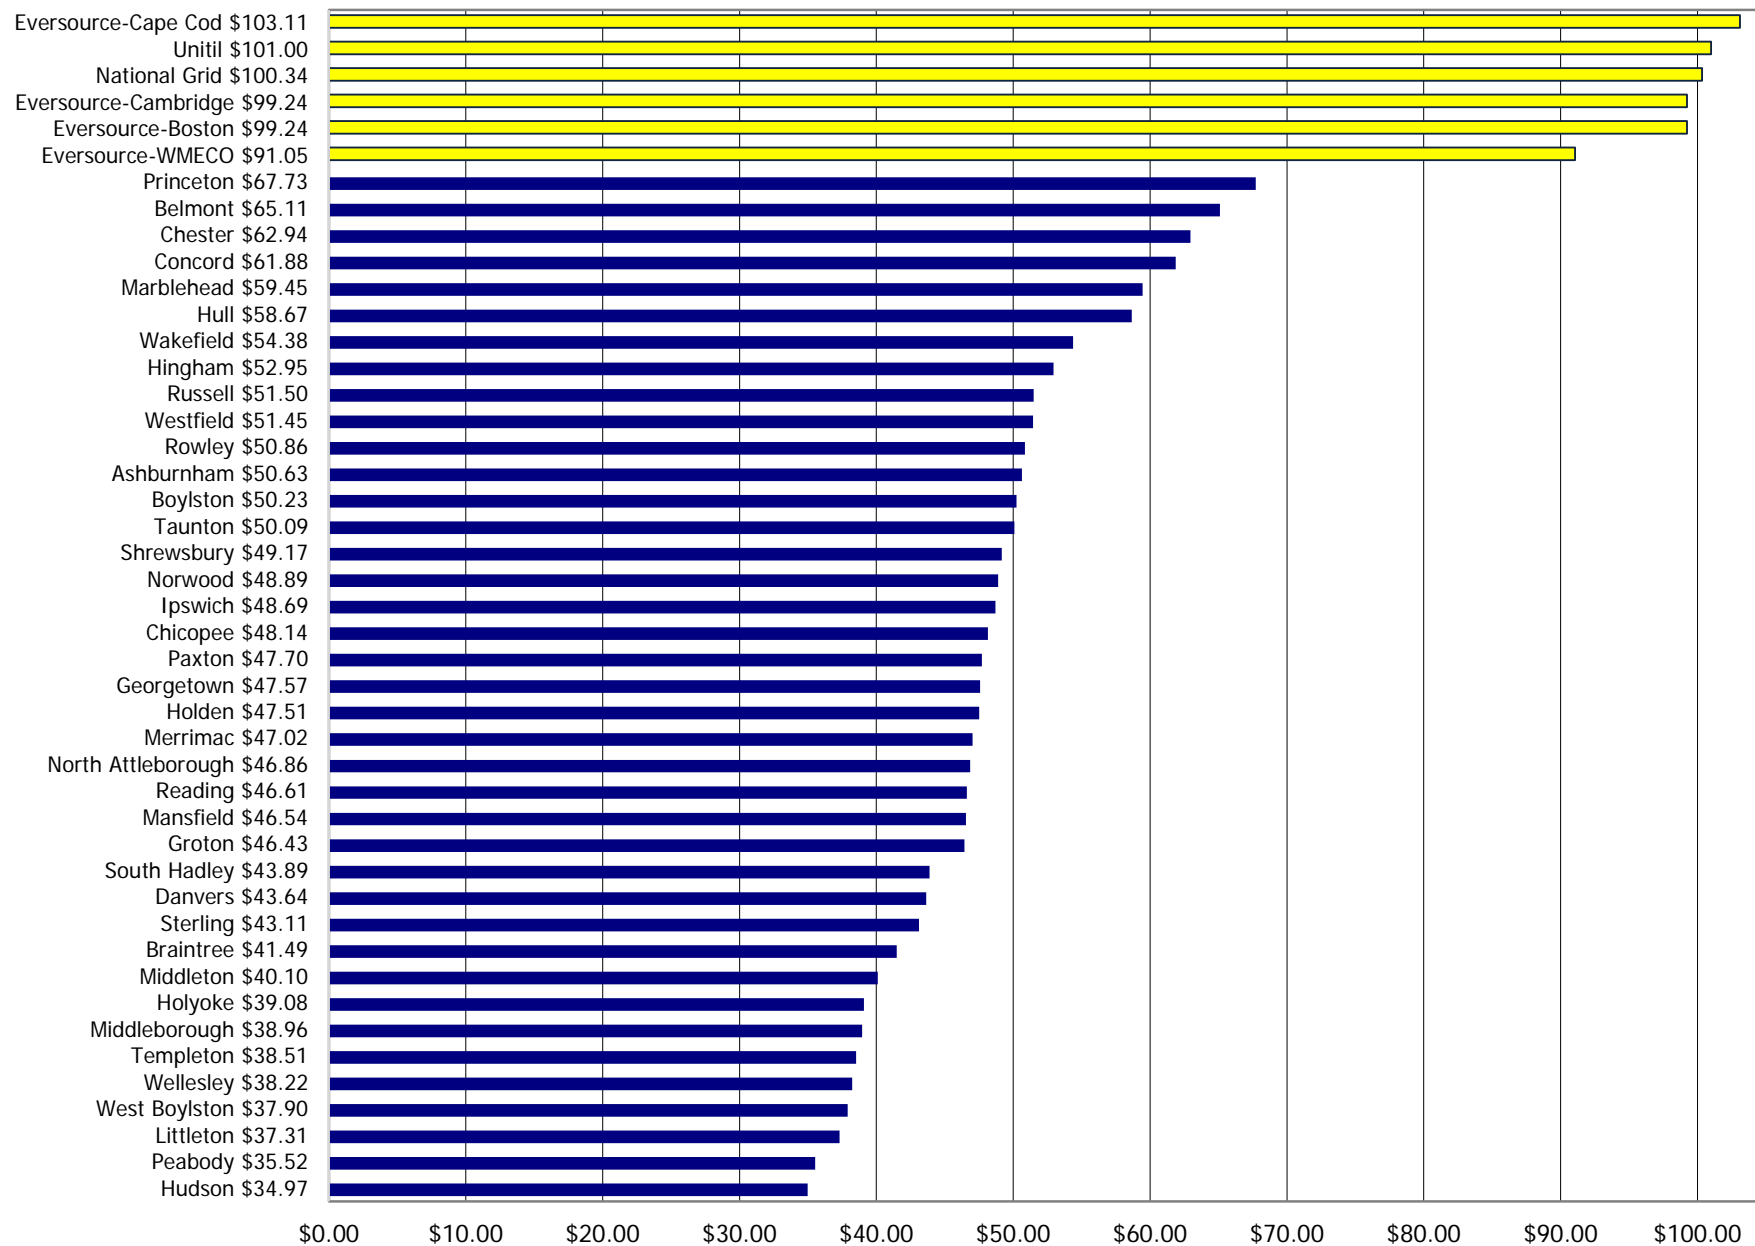

### Residential Rate Comparisons 250 kWh 12 Month Average Rate (July 2022 - June 2023)

### Residential Rate Comparisons 500 kWh 12 Month Average Rate (July 2022- June 2023)

### Residential Rate Comparisons 750 kWh 12 Month Average Rate (July 2022 - June 2023)