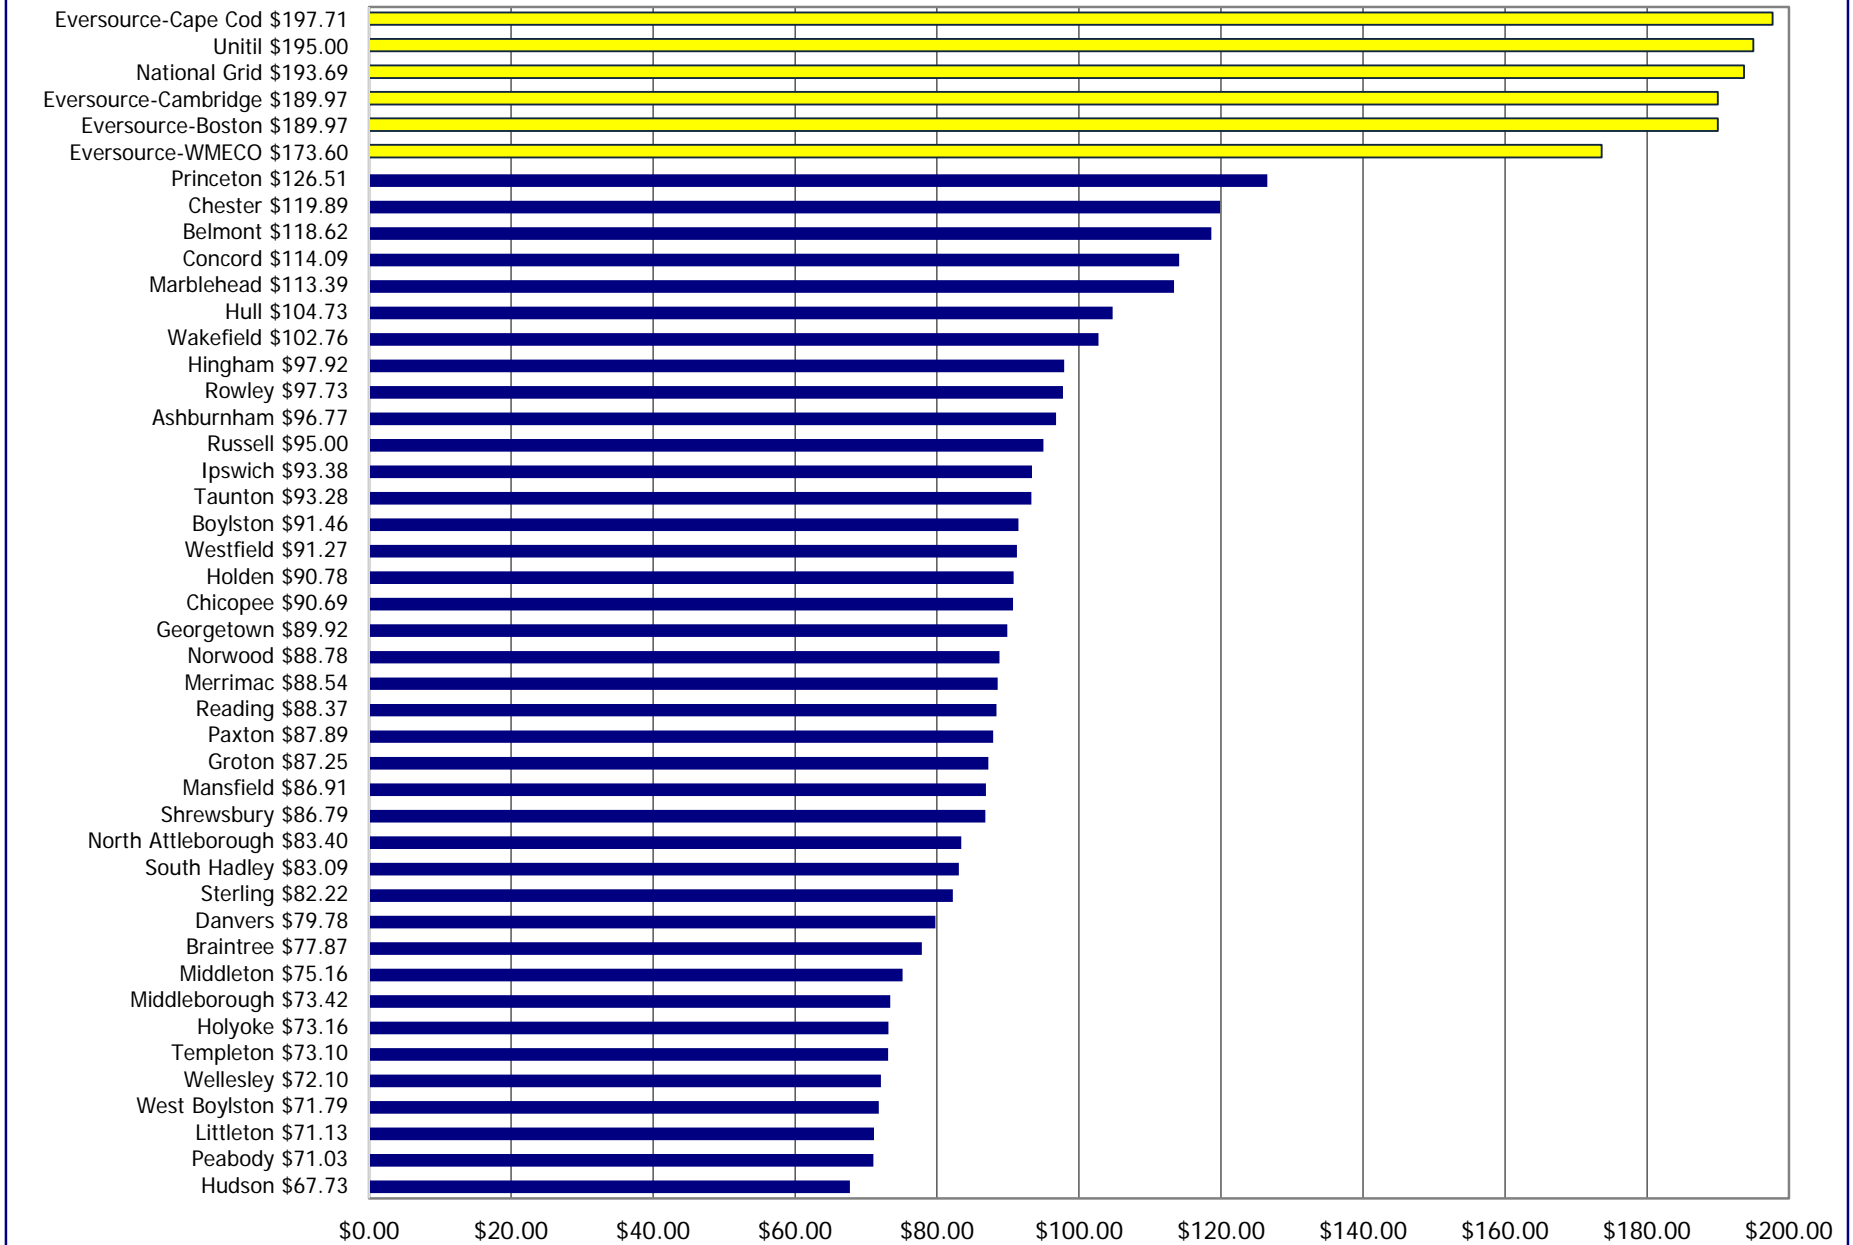

### Residential Rate Comparisons 250 kWh 12 Month Average Rate (July 2022 - June 2023)

### Residential Rate Comparisons 500 kWh 12 Month Average Rate (July 2022- June 2023)

### Residential Rate Comparisons 750 kWh 12 Month Average Rate (July 2022 - June 2023)