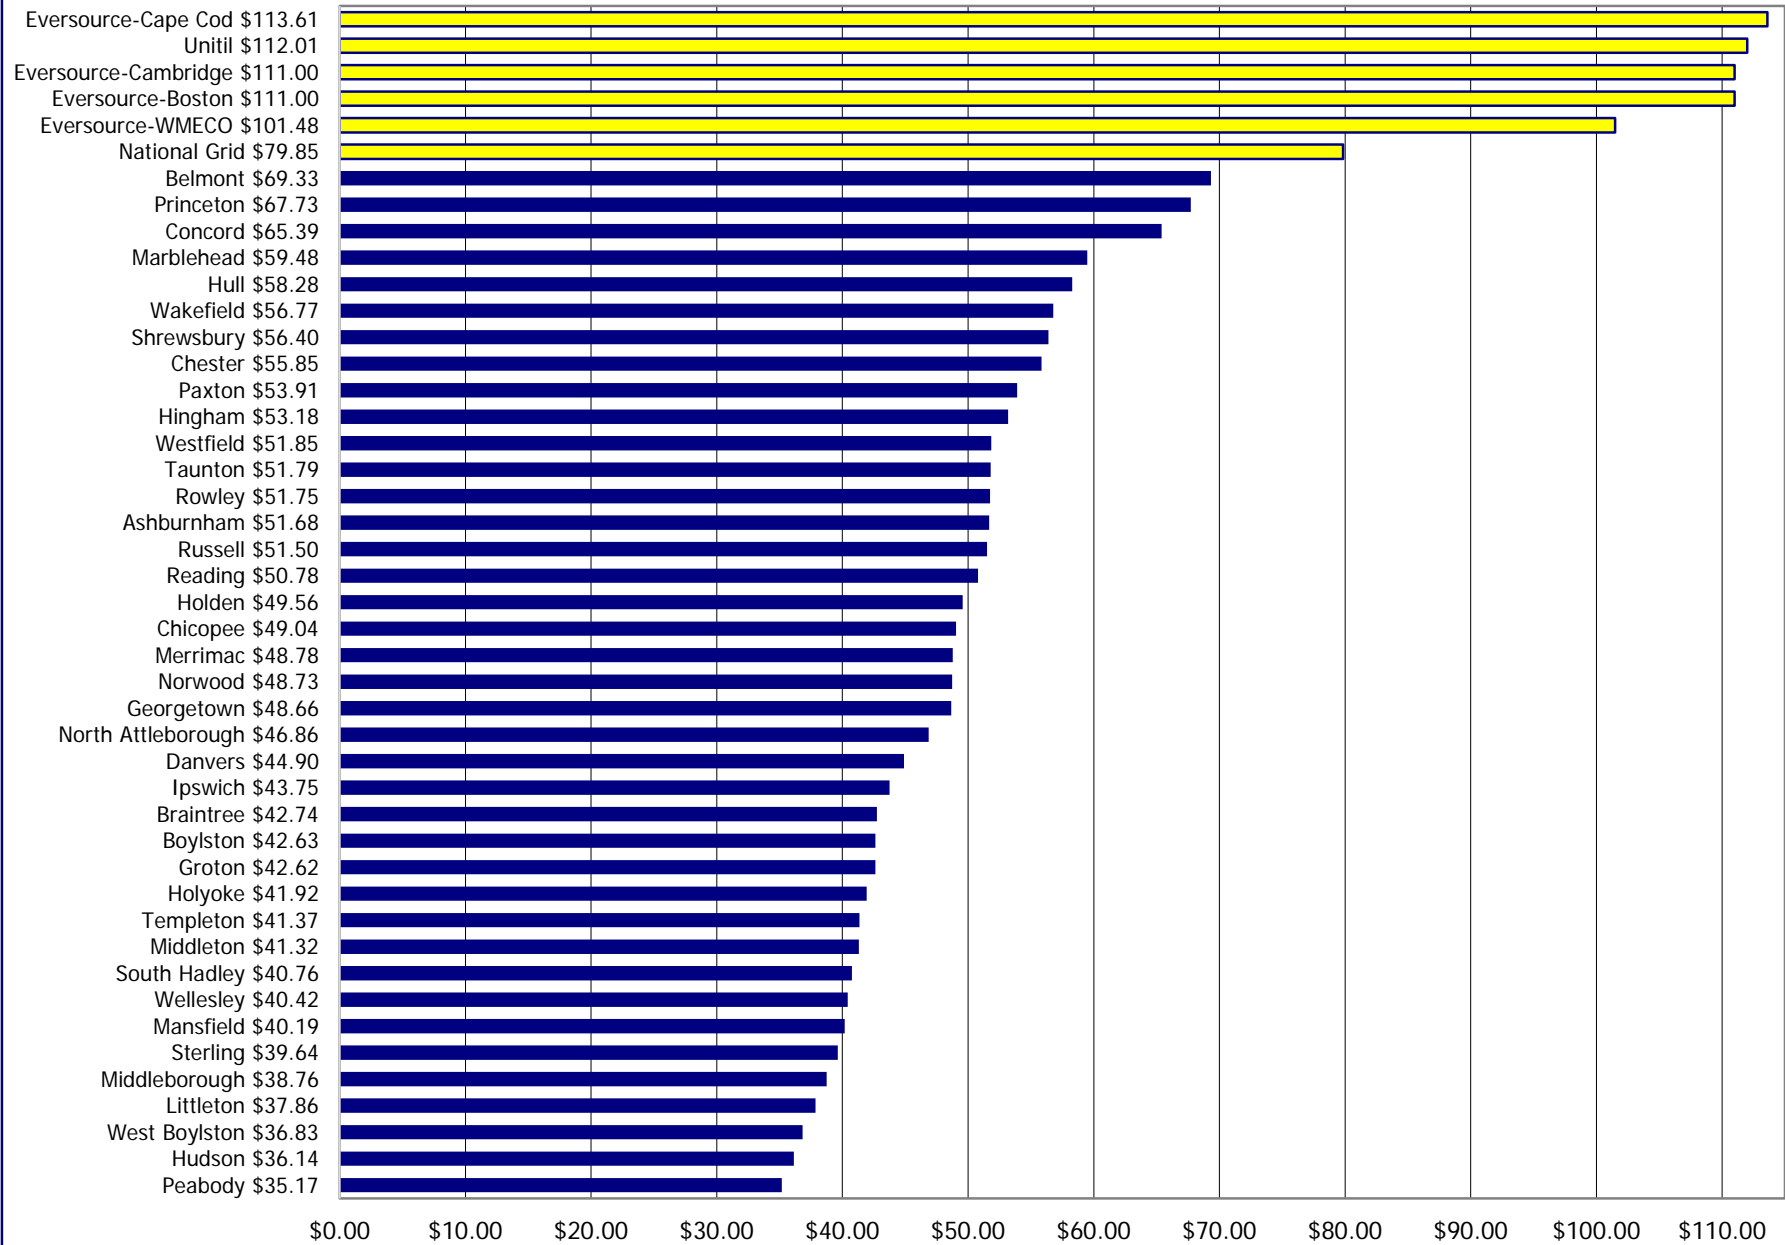

Residential Rate Comparisons 250 kWh June 2023

Residential Rate Comparisons 500 kWh June 2023

Residential Rate Comparisons 750 kWh June 2023

Residential Rate Comparisons 1000 kWh June 2023