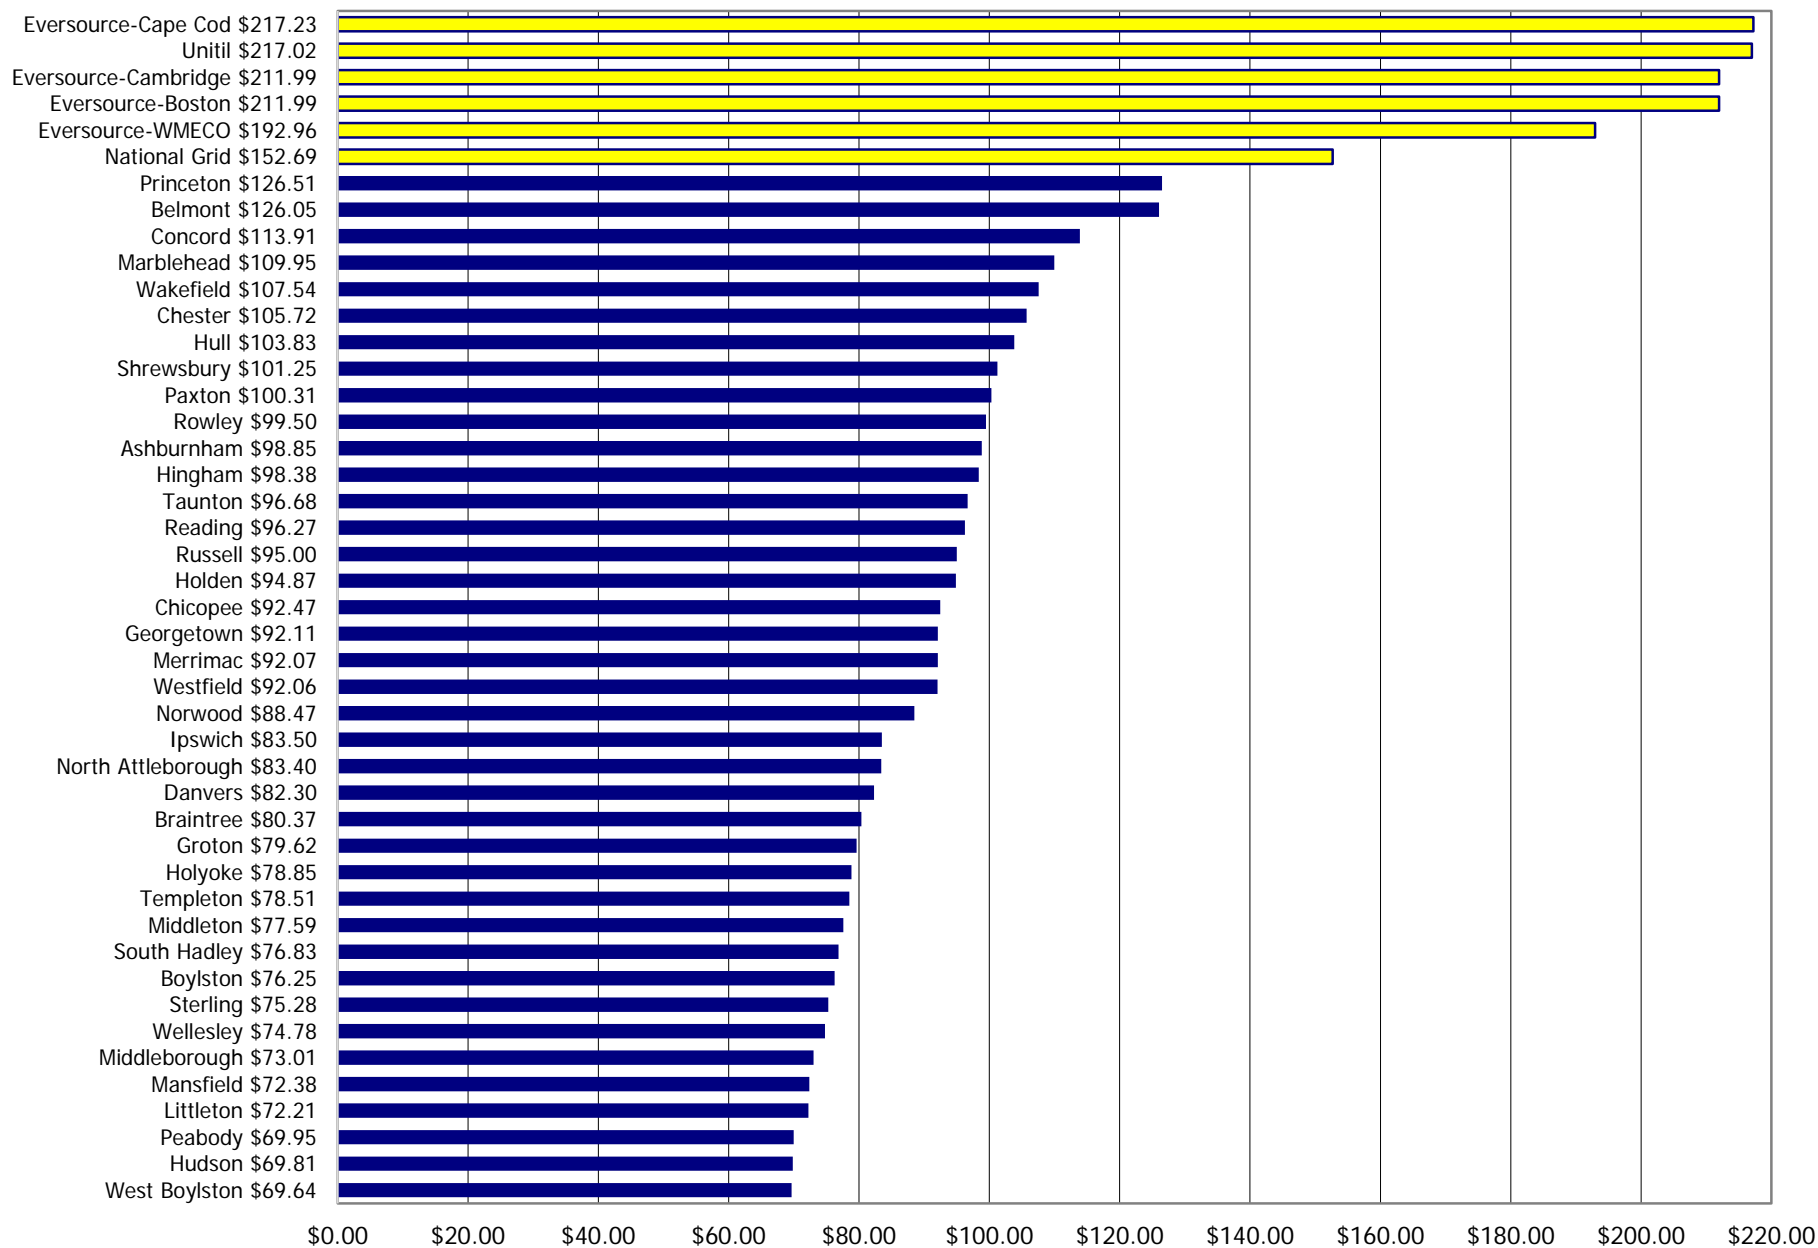

Residential Rate Comparisons 250 kWh June 2023

Residential Rate Comparisons 500 kWh June 2023

Residential Rate Comparisons 750 kWh June 2023

Residential Rate Comparisons 1000 kWh June 2023