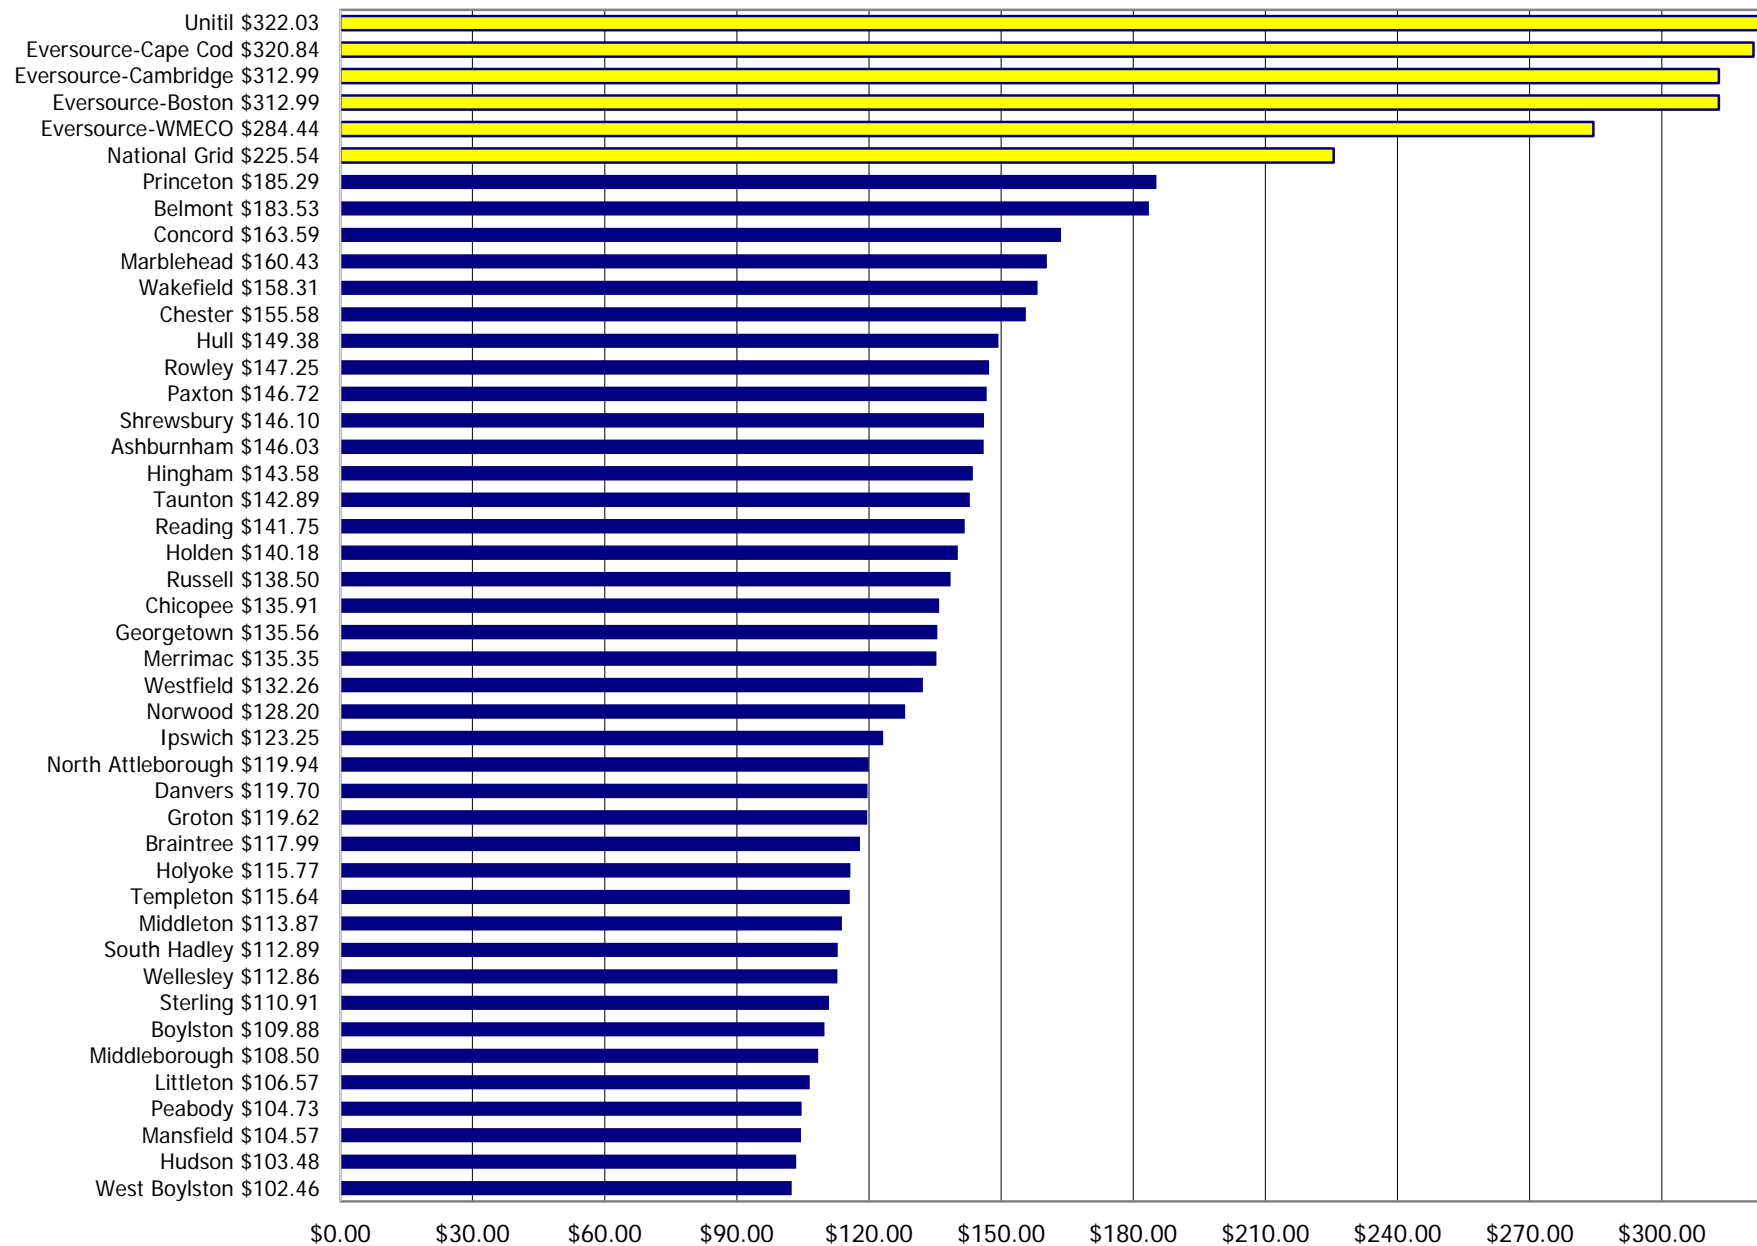

Residential Rate Comparisons 250 kWh June 2023

Residential Rate Comparisons 500 kWh June 2023

Residential Rate Comparisons 750 kWh June 2023

Residential Rate Comparisons 1000 kWh June 2023