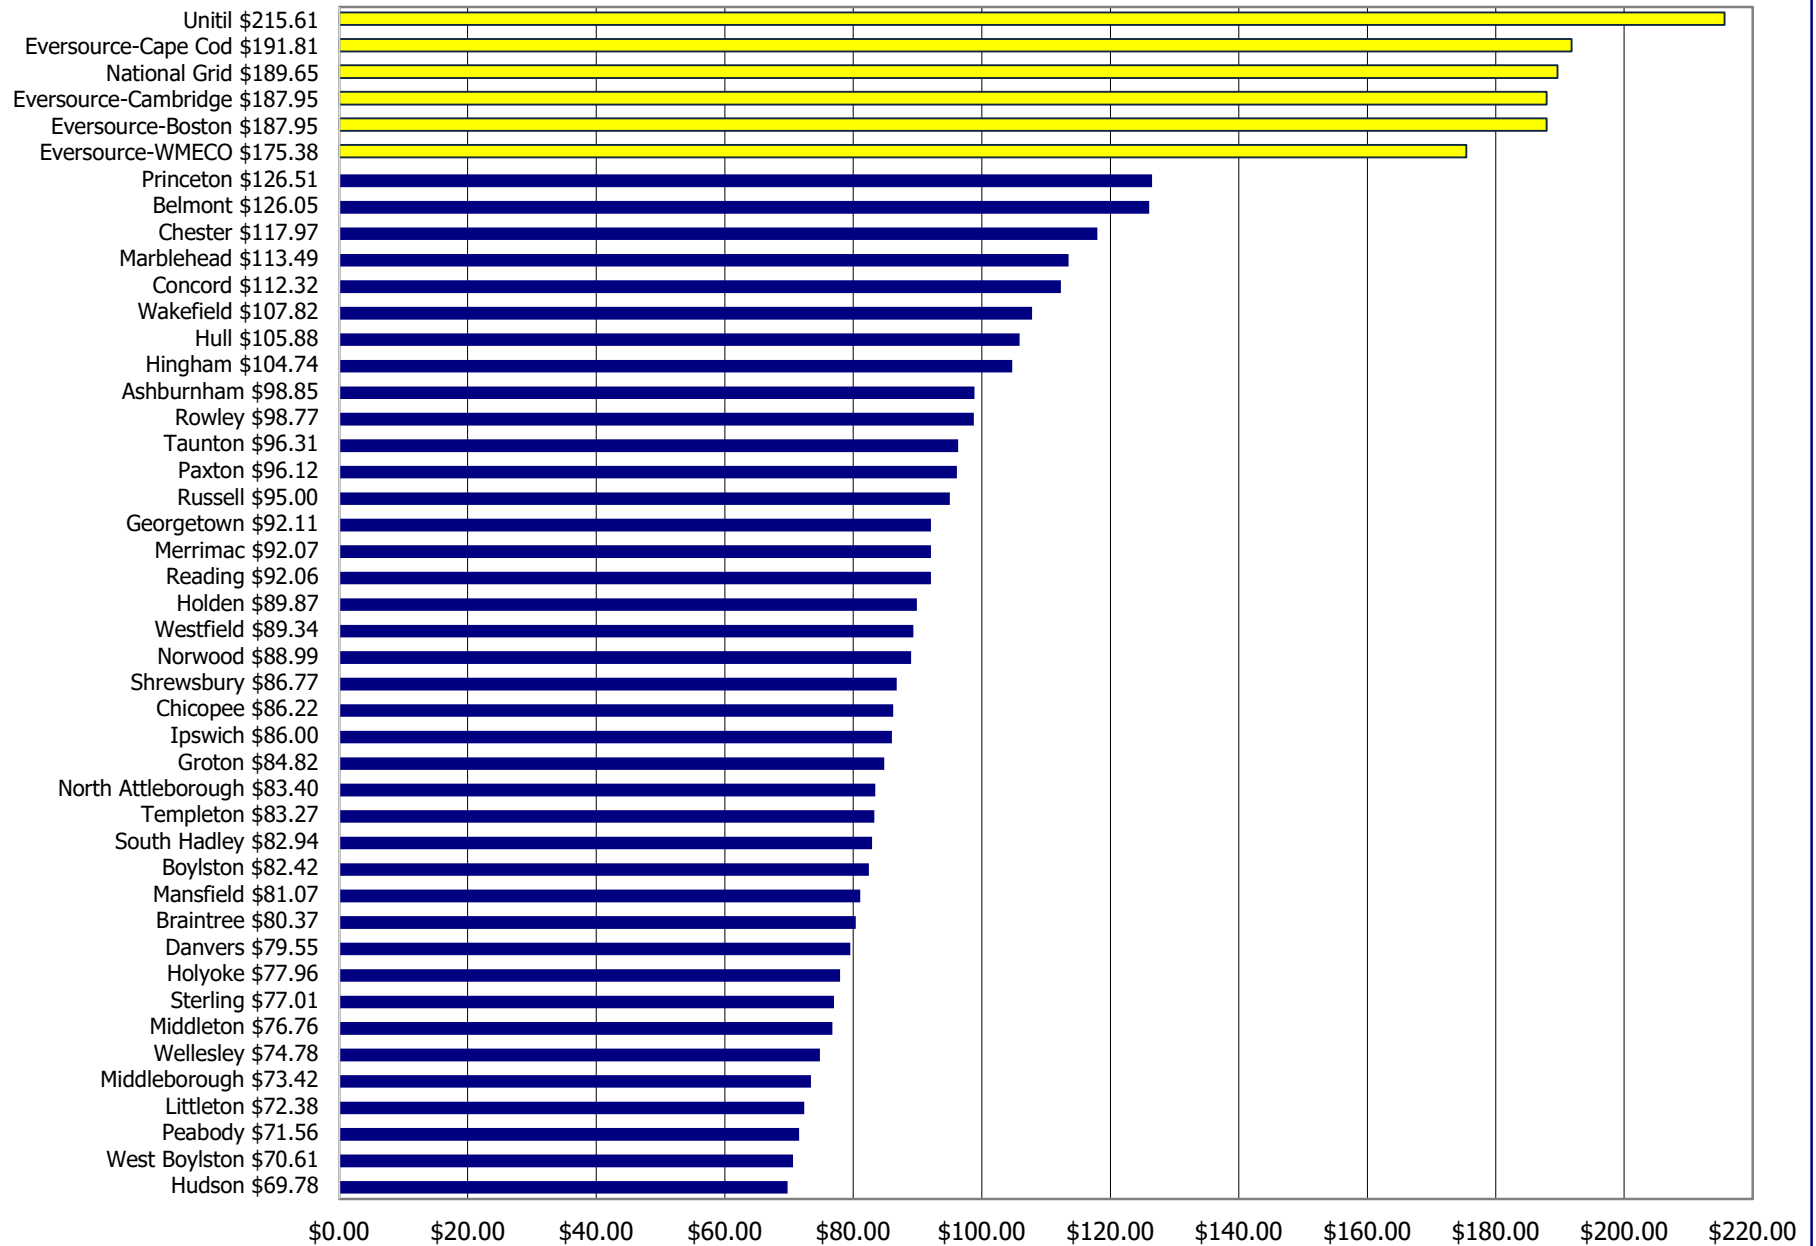

Residential Rate Comparisons 250 kWh 12 Month Average Rate (January 2023 - December 2023)

Residential Rate Comparisons 500 kWh 12 Month Average Rate (January 2023 - December 2023)

Residential Rate Comparisons 750 kWh 12 Month Average Rate (January 2023- December 2023)

Residential Rate Comparisons 1000 kWh 12 Month Average Rate (January 2023 - December 2023)