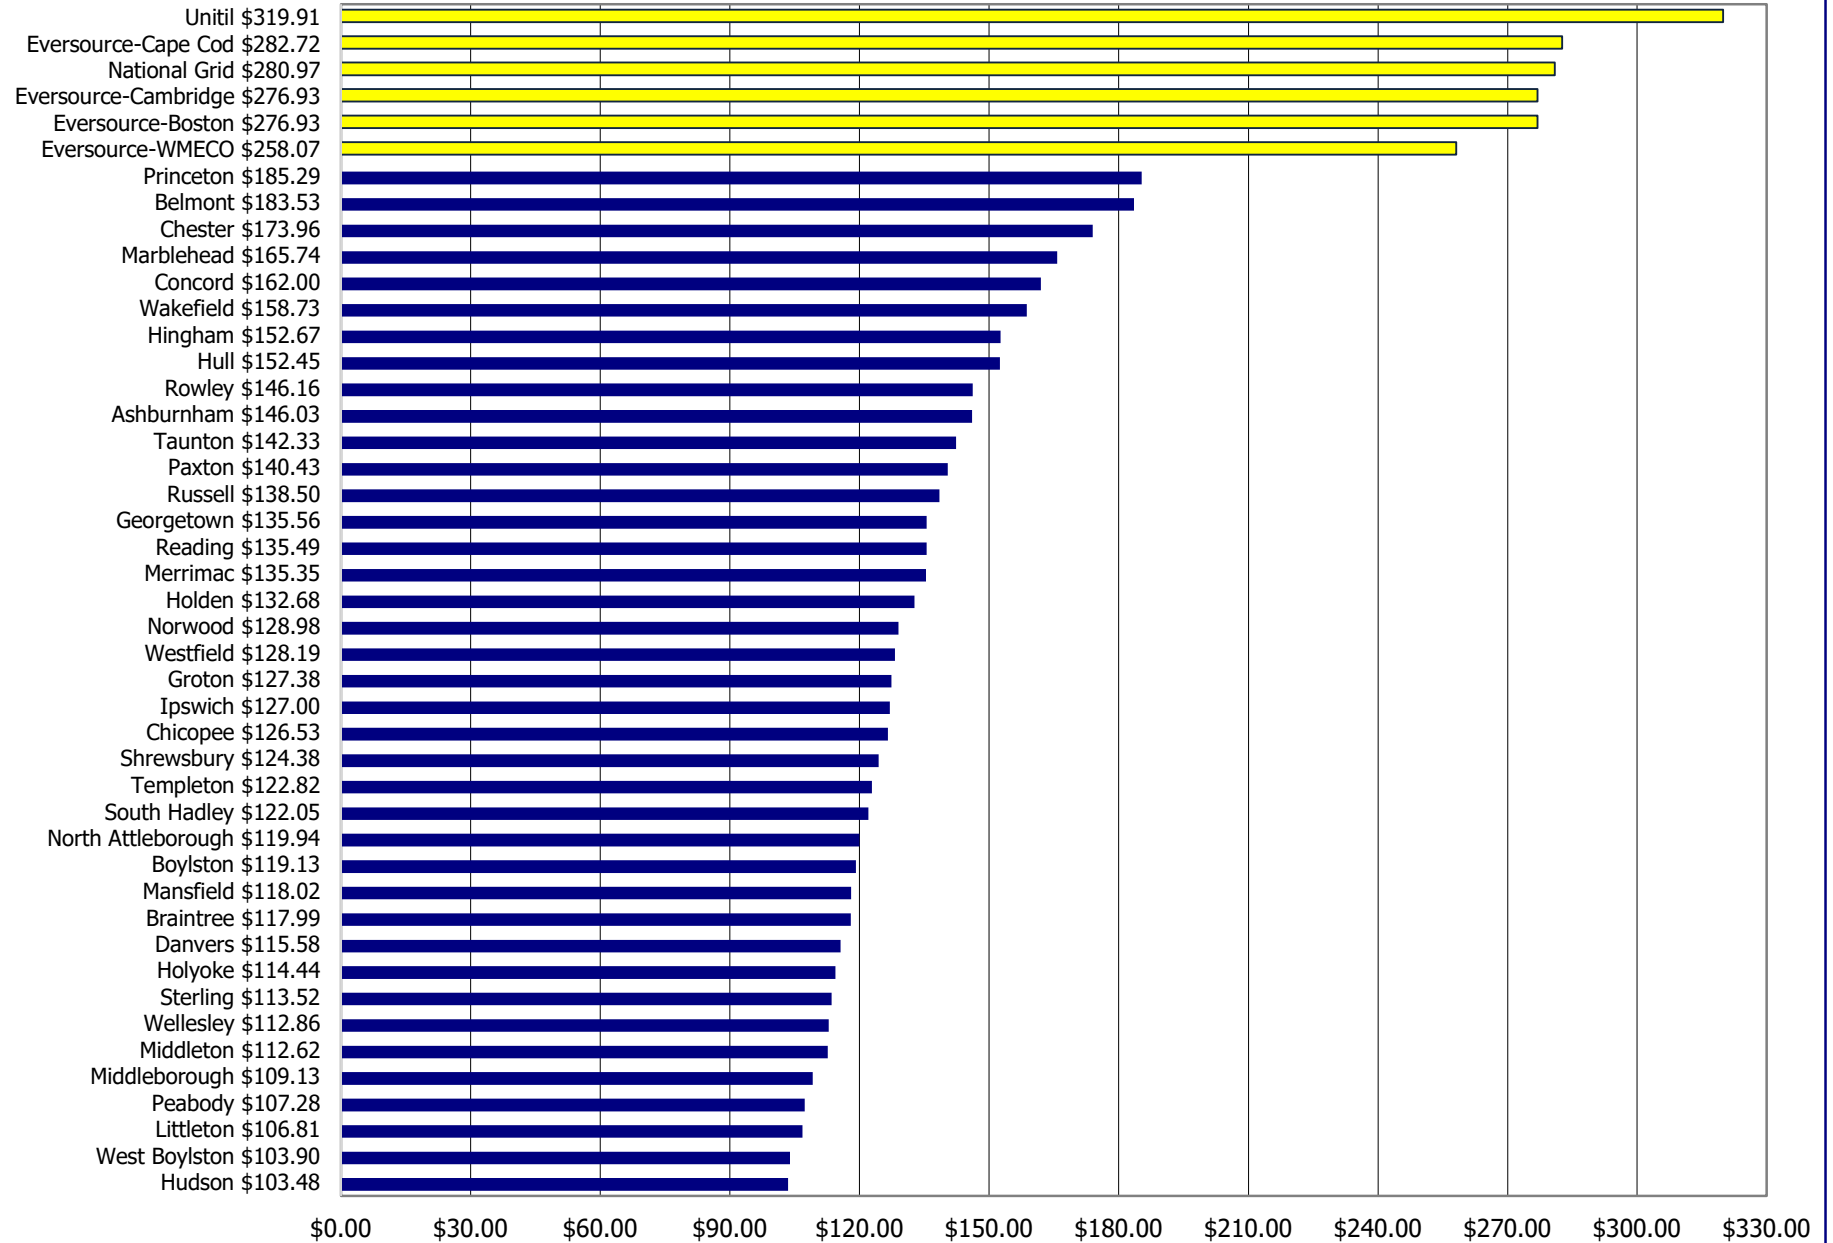

Residential Rate Comparisons 250 kWh 12 Month Average Rate (January 2023 - December 2023)

Residential Rate Comparisons 500 kWh 12 Month Average Rate (January 2023 - December 2023)

Residential Rate Comparisons 750 kWh 12 Month Average Rate (January 2023- December 2023)

Residential Rate Comparisons 1000 kWh 12 Month Average Rate (January 2023 - December 2023)