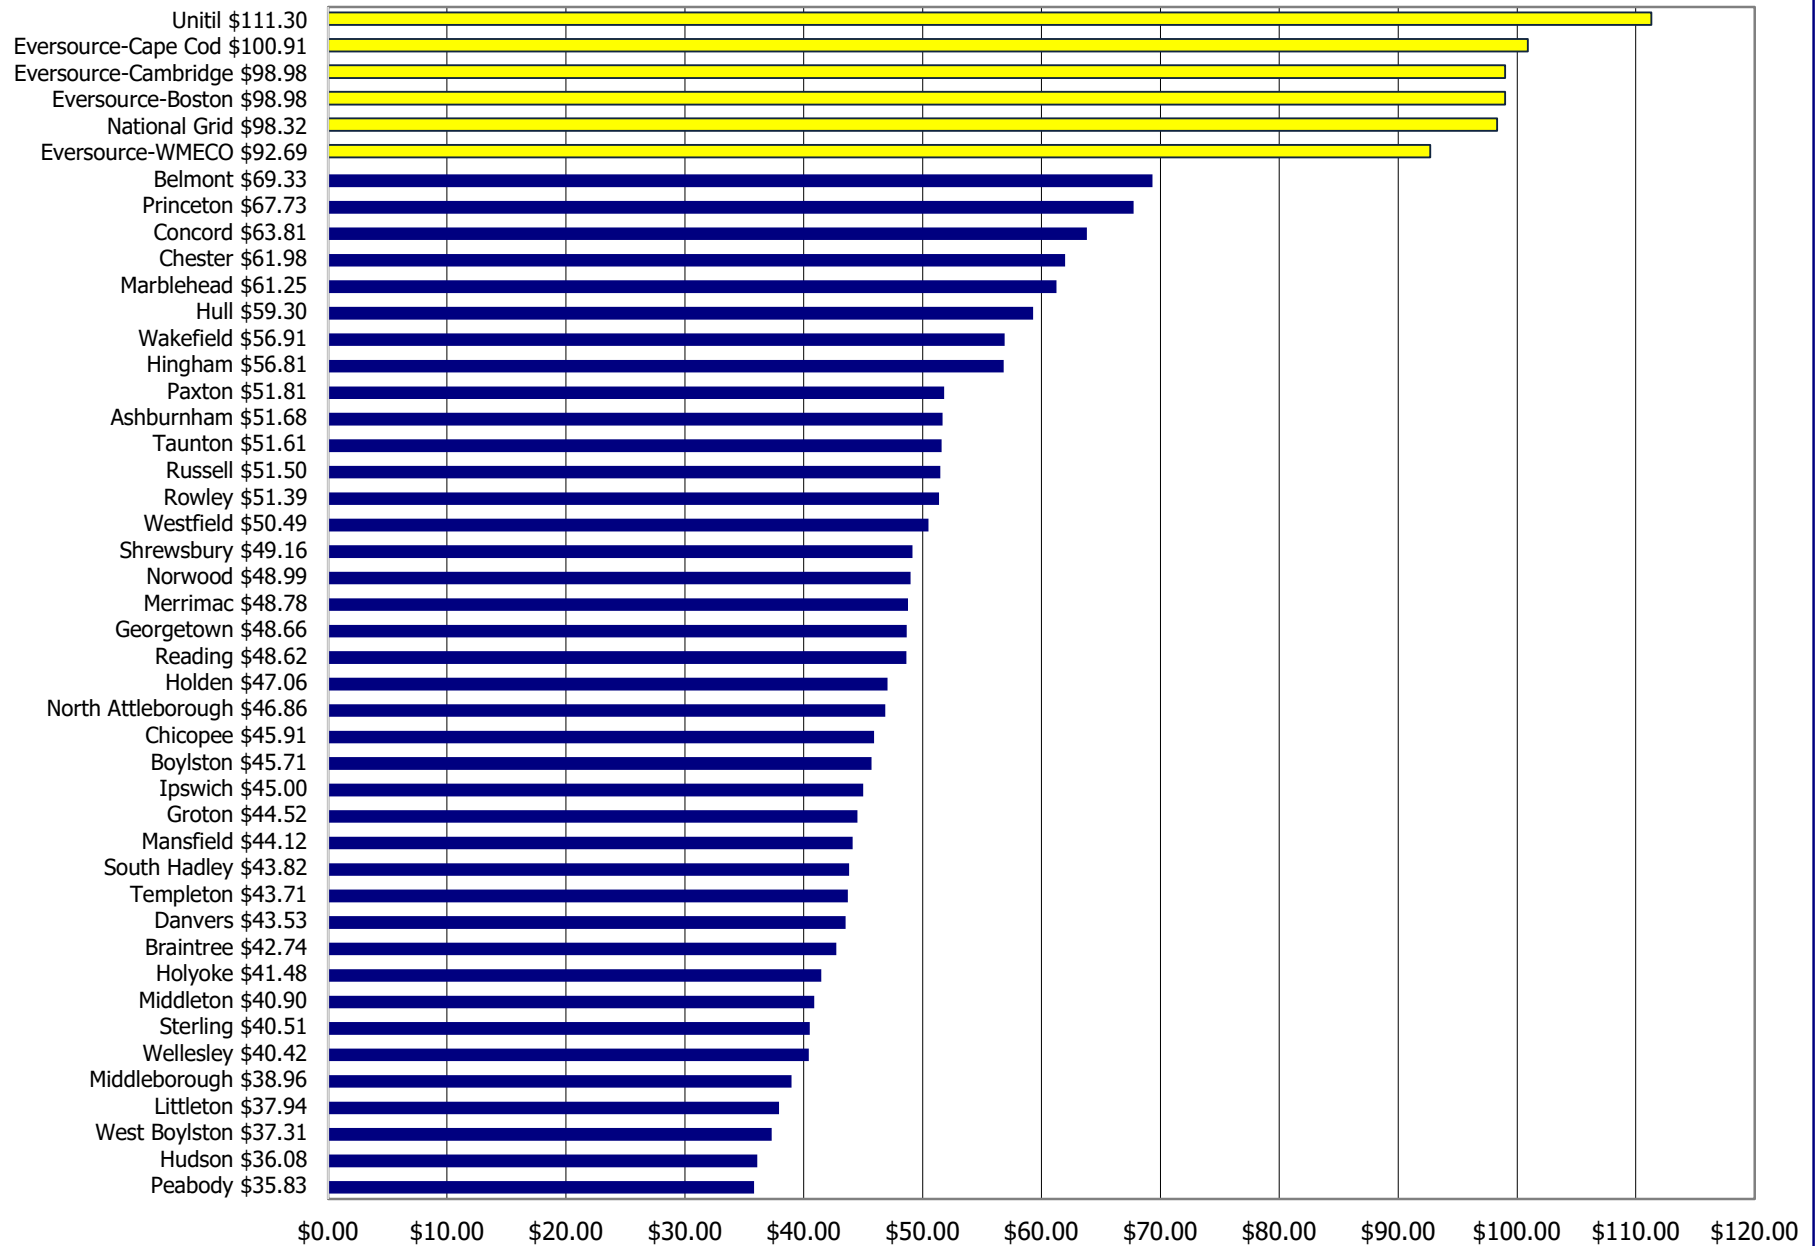

Residential Rate Comparisons 250 kWh 12 Month Average Rate (January 2023 - December 2023)

Residential Rate Comparisons 500 kWh 12 Month Average Rate (January 2023 - December 2023)

Residential Rate Comparisons 750 kWh 12 Month Average Rate (January 2023- December 2023)

Residential Rate Comparisons 1000 kWh 12 Month Average Rate (January 2023 - December 2023)